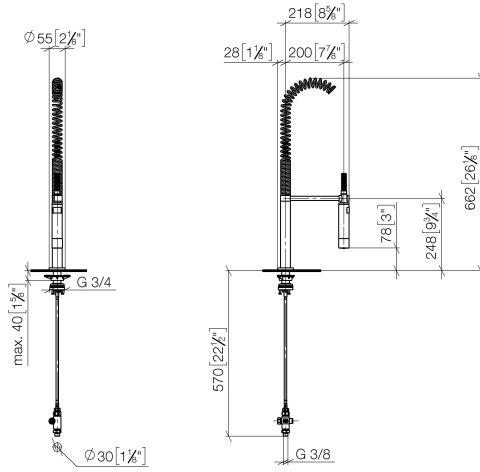

## Profi spray set - Chrome

---

27 799 970

- spray flow
- automatic diverter for spout/Profi spray set
- height of mixer 665 mm
- individual rosette diameter 55mm
- profi spray hole diameter 30mm
- sprayface with anti-scaling system
- lead-free

Can only be combined with 32815682, 33826861, 32815861, 33836888, 32816888, 20816892, 33836875, 32815875.

Intrinsic protection against back flow.

	Chrome	27 799 970-00
	Brushed Platinum	27 799 970-06
	Platinum	27 799 970-08
	Dark Chrome	27 799 970-19
	Brushed Chrome	27 799 970-93
	Brushed Dark Platinum	27 799 970-99

**Profi spray set - Chrome**

27 799 970

mm [inches]  
1:10

**Flow rate chart**

**Certificates**

LGA\_38647.

Belgaqua\_24-005-  
27\_3.

## Spare parts list

No.	Item Number	Name	Quantity used	Delivery time
1	90 17 09 046 12 90	diverter	1	2
2	90 24 03 250 00 90	nipple	1	2
3	04 23 10 004 03 90	fixing set	1	2
4	09 18 40 090 90	sleeve	1	2
5	04 30 04 104 00 90	hose	1	2
6	90 27 86 000 00-00	rosette	1	-
Spare part can no longer be ordered, please order the replacement item				
7	09 14 10 120 90	seal	1	2
8	09 14 10 031 90	seal	1	2
9	04 17 20 014 00-00	holder	1	10
10	09 31 11 049 90	pin	1	2
11	09 14 15 012 90	ring	1	2
12	09 14 10 003 90	seal	1	2
13	09 30 01 067 10-00	adaptor	1	10
14	90 23 01 141 00 90	back-flow preventer	1	2
15	09 23 01 046 90	back-flow preventer	1	2
16	90 30 02 065 00-00	hose	1	10
17	09 16 02 034 90	spring	1	2
18	90 18 40 035 00 90	sleeve	1	2
19	04 12 11 094 10-00	shower	1	10