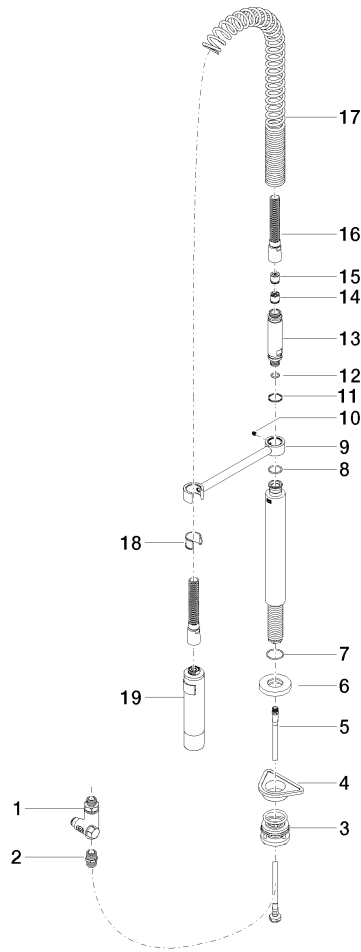

## Profi spray set - Chrome

---

27 799 970

- spray flow
- automatic diverter for spout/Profi spray set
- height of mixer 665 mm
- individual rosette diameter 55mm
- profi spray hole diameter 30mm
- sprayface with anti-scaling system
- lead-free

**Profi spray set - Chrome**

27 799 970

mm [inches]  
1:10

**Flow rate chart**

**Certificates**

LGA\_38647.

Belgaqua\_24-005-  
27\_3.

# Profi spray set - Chrome

27 799 970

Parts for other finishes can be found here: [Brushed](#) [Platinum](#)

## Spare parts list

No.	Item Number	Name	Quantity used	Delivery time
1	90 17 09 046 12 90	diverter	1	2
2	90 24 03 250 00 90	nipple	1	2
3	04 23 10 004 03 90	fixing set	1	2
4	09 18 40 090 90	sleeve	1	2
5	04 30 04 104 00 90	hose	1	2
6	90 27 86 000 00-00	rosette	1	-
Spare part can no longer be ordered, please order the replacement item				
7	09 14 10 120 90	seal	1	2
8	09 14 10 031 90	seal	1	2
9	04 17 20 014 00-00	holder	1	10
10	09 31 11 049 90	pin	1	2
11	09 14 15 012 90	ring	1	2
12	09 14 10 003 90	seal	1	2
13	09 30 01 067 10-00	adaptor	1	10
14	90 23 01 141 00 90	back-flow preventer	1	2
15	09 23 01 046 90	back-flow preventer	1	2
16	90 30 02 065 00-00	hose	1	10
17	09 16 02 034 90	spring	1	2
18	90 18 40 035 00 90	sleeve	1	2
19	04 12 11 094 10-00	shower	1	10